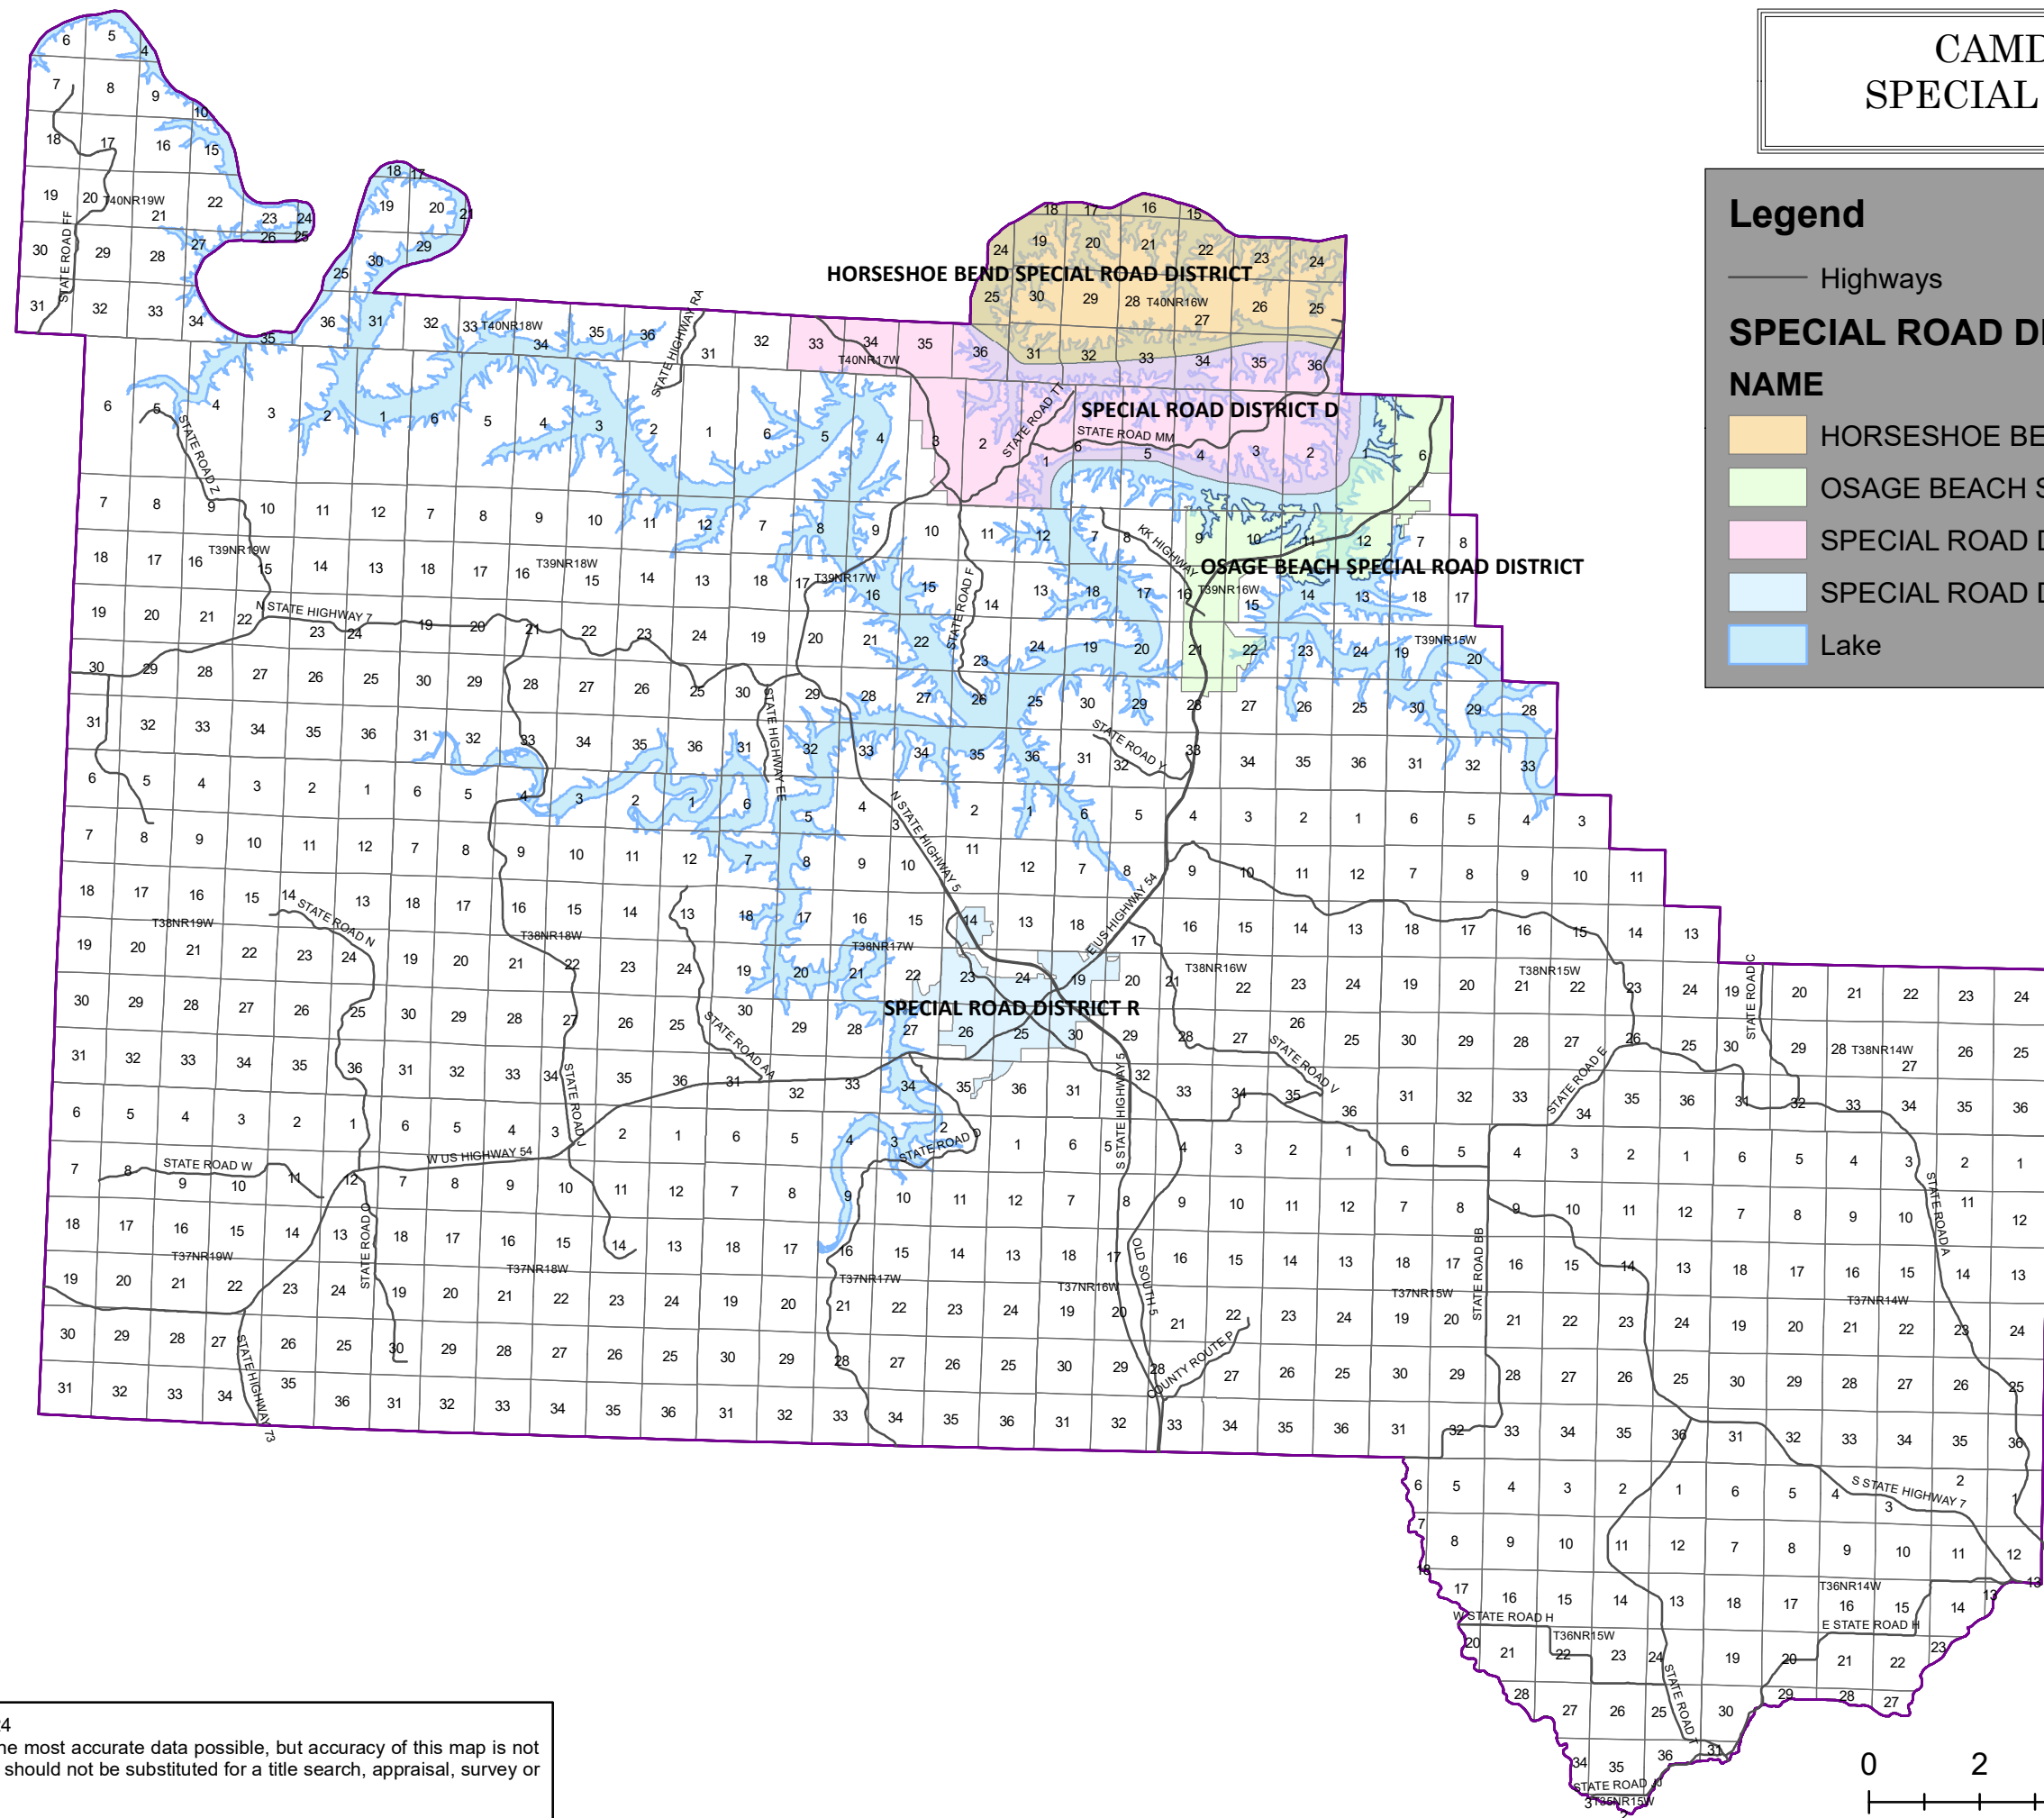

CAMDEN COUNTY SPECIAL ROAD DISTRICT

Legend

— Highways

SPECIAL ROAD DISTRICT

NAME

- HORSESHOE BEND SPECIAL ROAD DISTRICT
- OSAGE BEACH SPECIAL ROAD DISTRICT
- SPECIAL ROAD DISTRICT D
- SPECIAL ROAD DISTRICT R
- Lake

Copyright: Camden County, Missouri, GIS 2024
 A good faith effort has been made to provide the most accurate data possible, but accuracy of this map is not guaranteed. This is not a legal document, and should not be substituted for a title search, appraisal, survey or zoning verification.