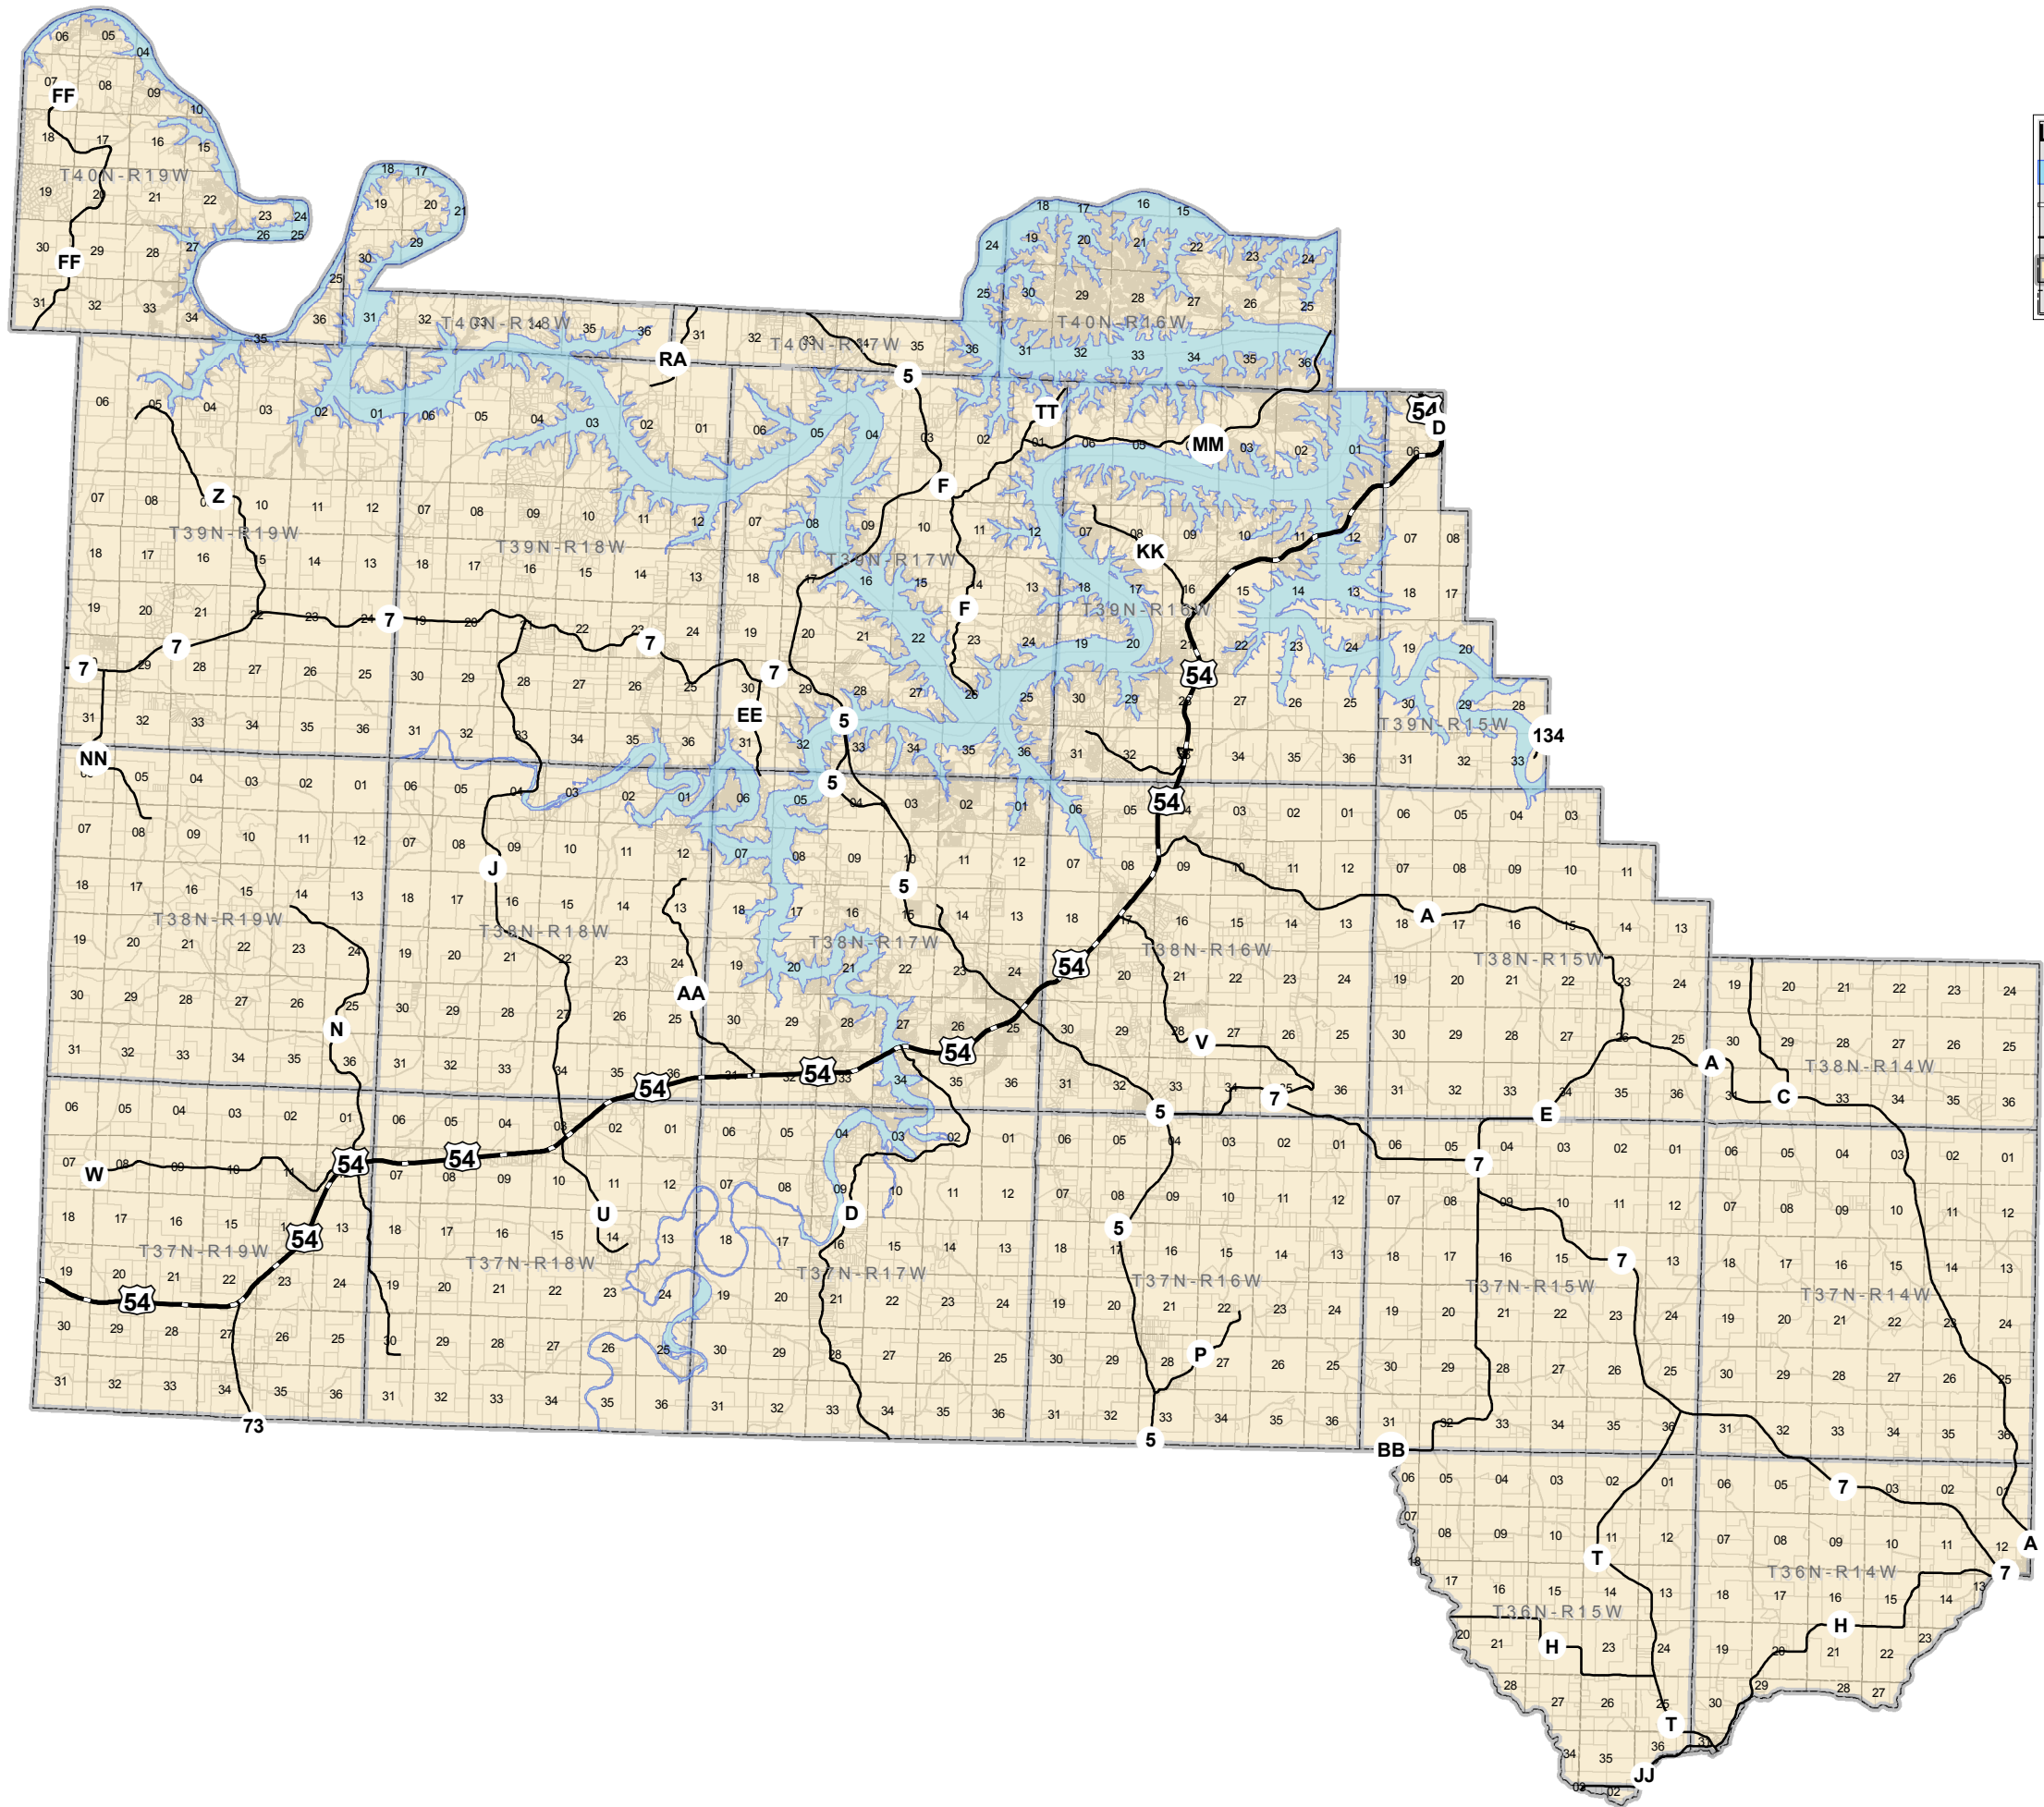

Legend

- Lake
- US Highways
- State Highways
- Geographic Townships
- Sections

Copyright: Camden County, Missouri, MIS/GIS, 2007

A good faith effort has been made to provide the most accurate data possible, but accuracy of this map is not guaranteed. This is not a legal document, and should not be substituted for a title search, appraisal, survey, or zoning verification.