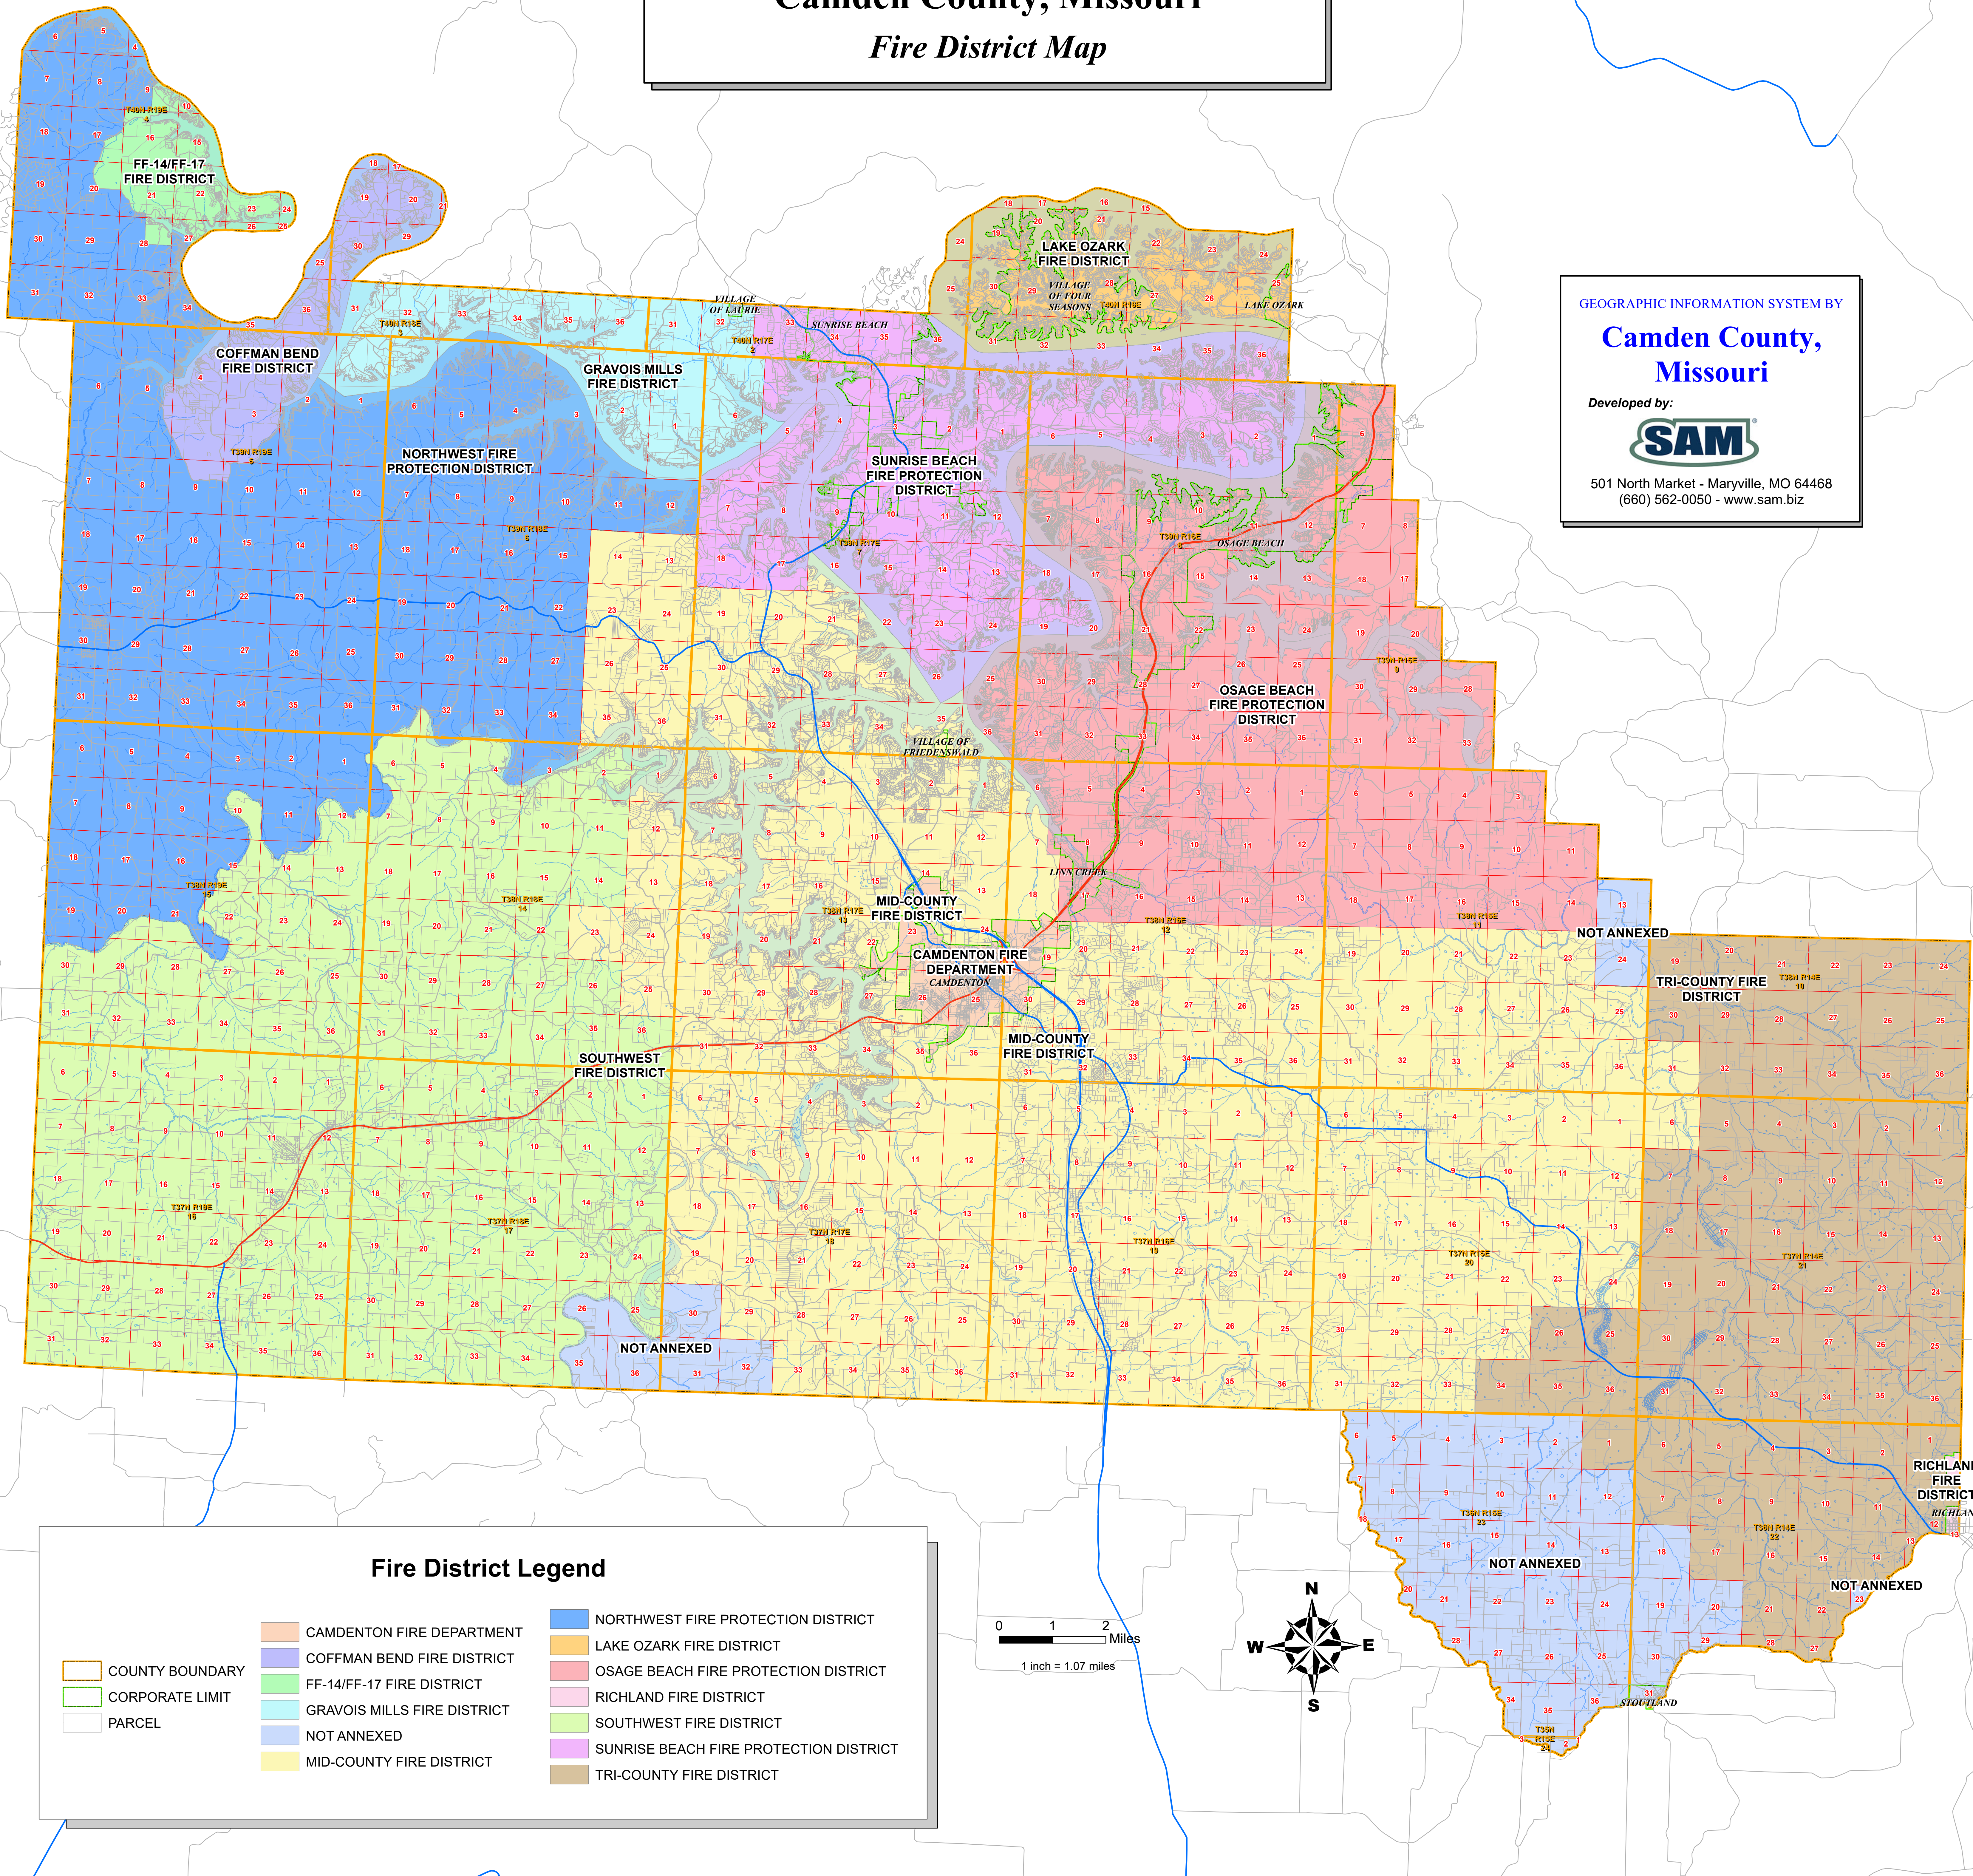

Camden County, Missouri

Fire District Map

GEOGRAPHIC INFORMATION SYSTEM BY

Camden County, Missouri

Developed by:

501 North Market - Maryville, MO 64468
(660) 562-0050 - www.sam.biz

Fire District Legend

<ul style="list-style-type: none"> COUNTY BOUNDARY CORPORATE LIMIT PARCEL CAMDENTON FIRE DEPARTMENT COFFMAN BEND FIRE DISTRICT FF-14/FF-17 FIRE DISTRICT GRAVOIS MILLS FIRE DISTRICT NOT ANNEXED MID-COUNTY FIRE DISTRICT 	<ul style="list-style-type: none"> NORTHWEST FIRE PROTECTION DISTRICT LAKE OZARK FIRE DISTRICT OSAGE BEACH FIRE PROTECTION DISTRICT RICHLAND FIRE DISTRICT SOUTHWEST FIRE DISTRICT SUNRISE BEACH FIRE PROTECTION DISTRICT TRI-COUNTY FIRE DISTRICT
---	---